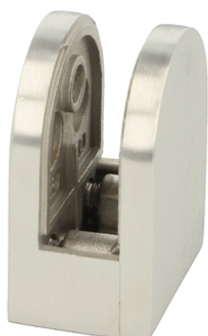

PRODUCT SHEET

Description:

Glass Clamp "Oval-S" 40,5x51x27mm, SS316-Brushed, Flat, 6-10,76mm Glass Thickness, No Safety Pin & No Cushions, (Cushion Model A)

Item number:

22.10.610-0

Units	Box	Carton	HS Code	Barcode
Pcs.	4	24	8302419000	 5704866476294

SS-316 # 22.10.610-0

SS-304 # 22.10.610-9

Cushions for stainless steel models

MODEL „A”	Glass thickness	Glass Type	Cushion mm	Item No.:
	6	mono	2 x 5,66	22.10.618-0
	6,76	Lam.	2 x 5,28	22.10.617-0
	8	mono	2 x 4,66	22.10.616-0
	8,76	Lam.	2 x 4,28	22.10.615-9
	10	mono	2 x 3,66	22.10.615-0
	10,76	Lam.	2 x 3,28	22.10.614-0