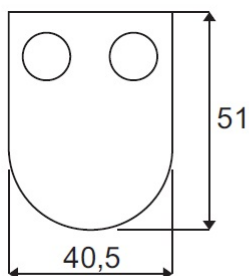

PRODUCT SHEET

Description:

Glass Clamp "Oval-S" 40,5x51x27mm, SS316-Brushed, Flat, 6-10,76mm Glass Thickness, No Safety Pin & No Cushions, (Cushion Model A)

Item number:

22.10.610-0

Units	Box	Carton	HS Code	Barcode
Pcs.	4	24	8302419000	 5704866476294

SS-316 # 22.10.610-0

SS-304 # 22.10.610-9

Cushions for stainless steel models

MODEL „A”	Glass thickness	Glass Type	Cushion mm	Item No.:
	6	mono	2 x 5,66	22.10.618-0
	6,76	Lam.	2 x 5,28	22.10.617-0
	8	mono	2 x 4,66	22.10.616-0
	8,76	Lam.	2 x 4,28	22.10.615-9
	10	mono	2 x 3,66	22.10.615-0
	10,76	Lam.	2 x 3,28	22.10.614-0