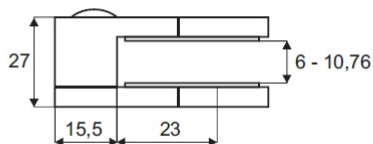

PRODUCT SHEET

Description:

Glass Clamp "Oval-S" 40,5x51x27mm, SS316-Brushed, Flat, 6-10,76mm Glass Thickness, No Safety Pin & No Cushions, (Cushion Model A)

Item number:

22.10.610-0

Units	Box	Carton	HS Code	Barcode
Pcs.	4	24	8302419000	 5704866476294

SS-316 # 22.10.610-0

SS-304 # 22.10.610-9

Cushions for stainless steel models

MODEL „A”	Glass thickness	Glass Type	Cushion mm	Item No.:
	6	mono	2 x 5,66	22.10.618-0
	6,76	Lam.	2 x 5,28	22.10.617-0
	8	mono	2 x 4,66	22.10.616-0
	8,76	Lam.	2 x 4,28	22.10.615-9
	10	mono	2 x 3,66	22.10.615-0
	10,76	Lam.	2 x 3,28	22.10.614-0