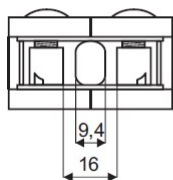

PRODUCT SHEET

Description:

Glass Clamp "Oval-S" 40,5x51x27mm, SS316-Brushed, Flat, 6-10,76mm Glass Thickness, No Safety Pin & No Cushions, (Cushion Model A)

Item number:

22.10.610-0

Units	Box	Carton	HS Code	Barcode
Pcs.	4	24	8302419000	 5704866476294

SS-316 # 22.10.610-0

SS-304 # 22.10.610-9

Cushions for stainless steel models

MODEL „A”	Glass thickness	Glass Type	Cushion mm	Item No.:
	6	mono	2 x 5,66	22.10.618-0
	6,76	Lam.	2 x 5,28	22.10.617-0
	8	mono	2 x 4,66	22.10.616-0
	8,76	Lam.	2 x 4,28	22.10.615-9
	10	mono	2 x 3,66	22.10.615-0
	10,76	Lam.	2 x 3,28	22.10.614-0